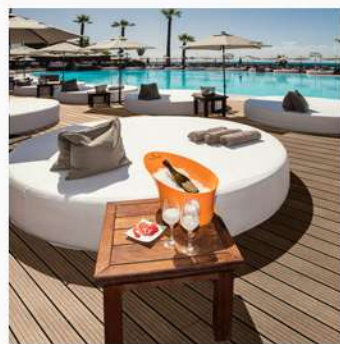

2ND LINE ROUND

DRINKS INCLUDED:
1 x Veuve Clicquot
MAX PAX: 8
PRICE:
£305.00 (MON - THURS)
£360.00 (FRI - SUN)