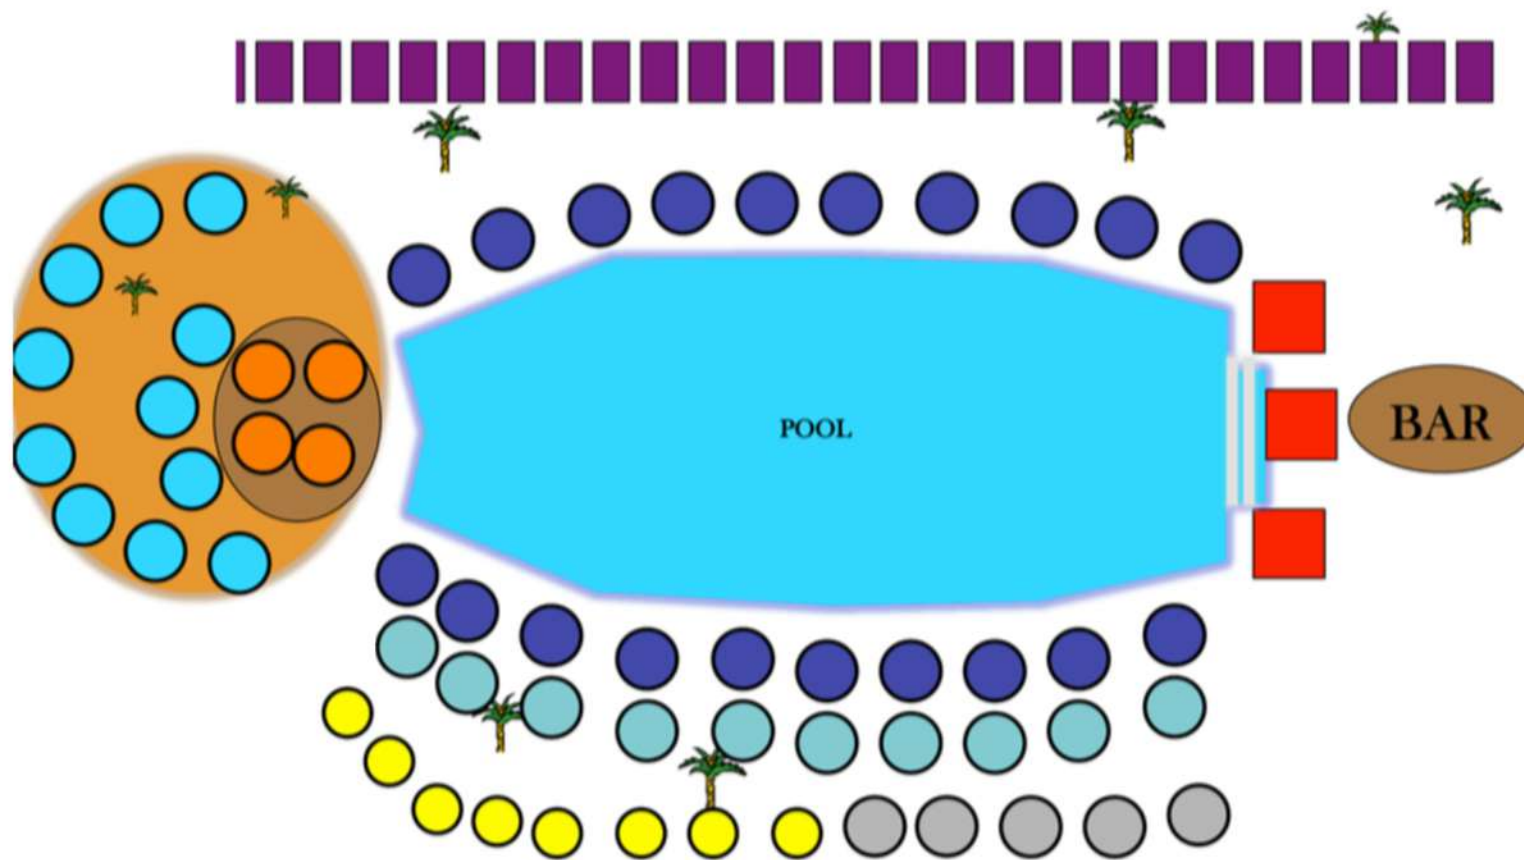

### SUPER VIP SQUARE

DRINKS INCLUDED:  
 3 x Veuve Clicquot  
 MAX PAX: 12  
 PRICE:  
 £890.00 (MON - THURS)  
 £1045.00\*\*\* (FRI - SUN)

\*These beds have a €500 min spend on Saturdays only. \*\*This bed has a €800 min spend. \*\*\* This bed has a €1200 min spend.  
 Minimum spends can be pre-paid or paid on the day. Bottles of Veuve Clicquot are standard 0.75cl.  
 The packages and content are all correct at the time of publishing and are subject to change without prior notification

# OCEAN CLUB BED PLAN

-  **SMALL ROUND**
-  **FRONTLINE SQUARE**
-  **3RD LINE ROUND**
-  **2ND LINE ROUND**
-  **VIP POOL**
-  **DECK**
-  **VIP DECK**
-  **SUPER VIP SQUARE**

For the ultimate Puerto Banus experience book with Love Banus