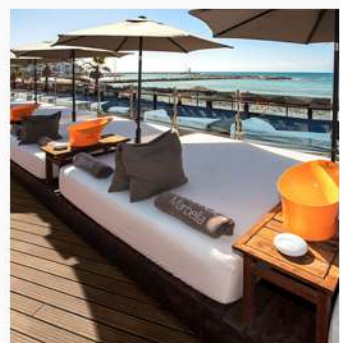

FRONTLINE SQUARE

DRINKS INCLUDED:
N/A
MAX PAX: 4
PRICE:
£170.00 (MON - THURS)
£215.00 (FRI - SUN)