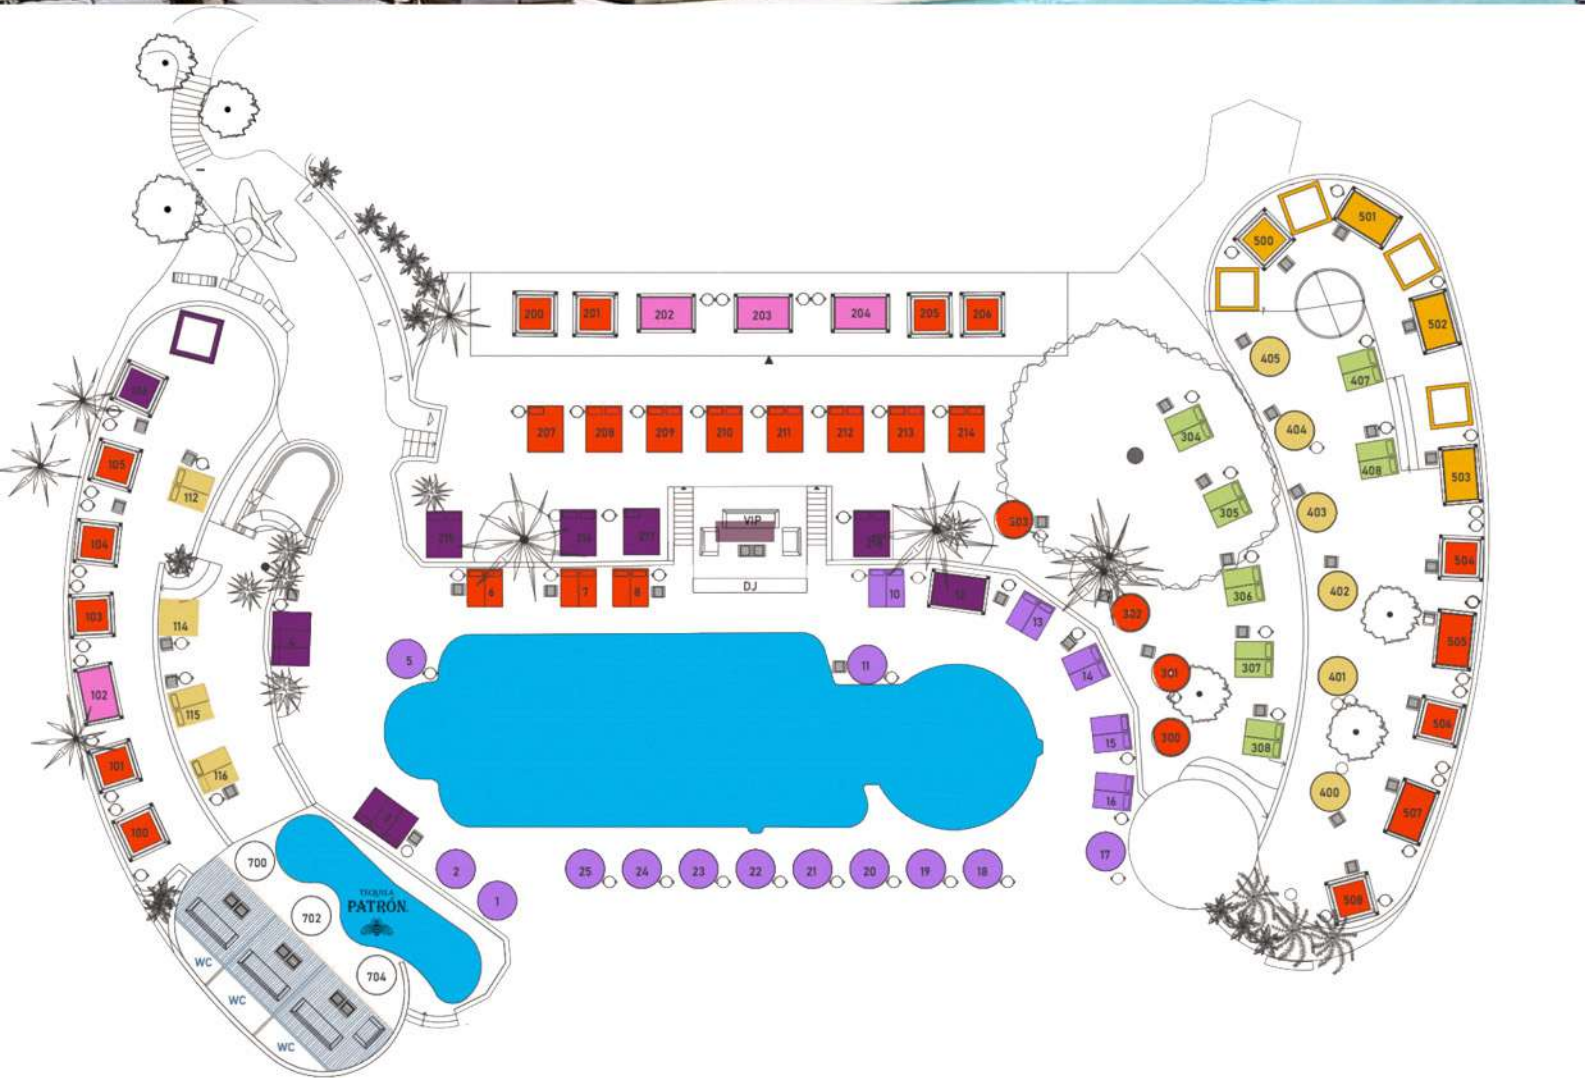

# NAO POOL CLUB BED PLAN

- |   |   |  |
|---|---|--|
| <span style="color: green;">■</span> TROPICAL BED | <span style="color: yellow;">■</span> OASIS BED       | <span style="color: purple;">■</span> POOL BED       |
| <span style="color: red;">■</span> BALLINESE BED  | <span style="color: pink;">■</span> BALLINESE PREM.   | <span style="color: orange;">■</span> BELLE POOL BED |
| <span style="color: darkpurple;">■</span> VIP     | <span style="color: blue;">■</span> VILLAS DEL PATRON | <span style="color: grey;">■</span> VIP BOOTH        |