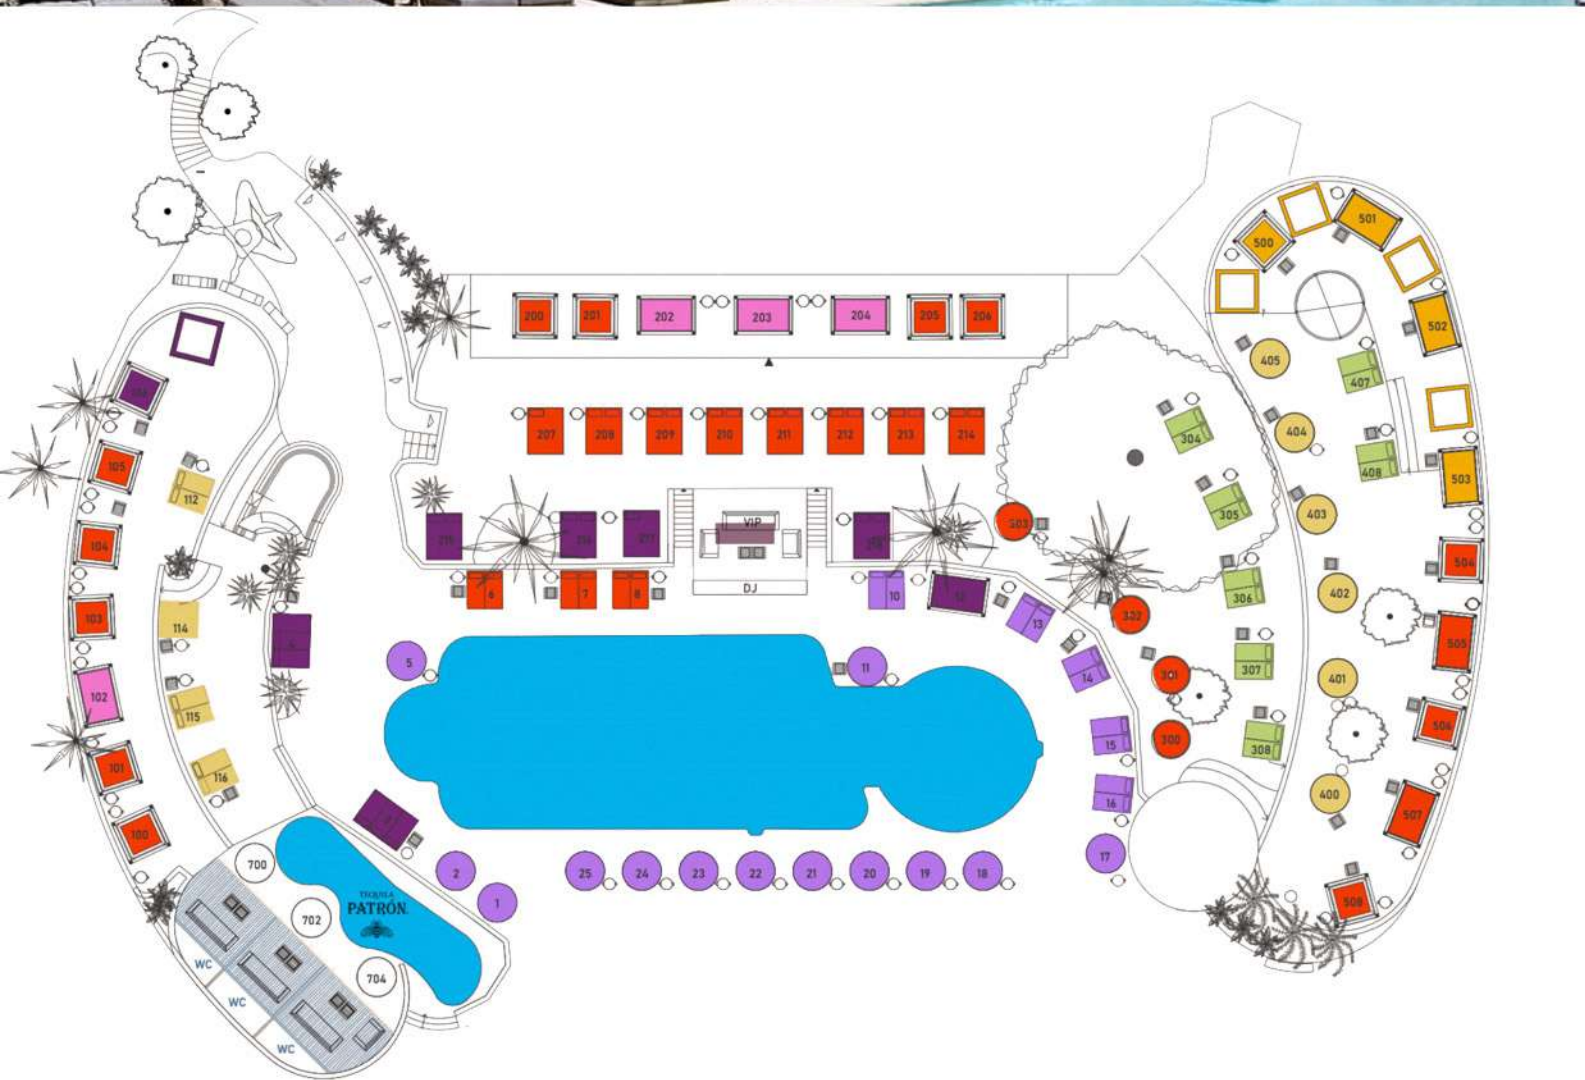

NAO POOL CLUB have right of admission. Pool parties the entrance is strictly 21 years old.

Please ensure that you arrive by 2pm.

For the ultimate Puerto Banus experience book with Love Banus

E: bookings@lovebanus.com W: www.lovebanus.com

 /LOVEBANUS

 @LOVEBANUS

 @LOVEBANUS

 07858 366 201

NAO POOL CLUB BED PLAN

- | | | |
|---|---|--|
| ■ TROPICAL BED | ■ OASIS BED | ■ POOL BED |
| ■ BALLINESE BED | ■ BALLINESE PREM. | ■ BELLE POOL BED |
| ■ VIP | ■ VILLAS DEL PATRON | ■ VIP BOOTH |