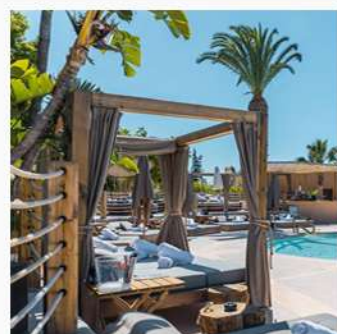

BALLINESE PREM.

INCLUDED:
Towel
2 x Water
2 x Champagne
€400 credit

MAX PAX: 6

PRICE: £775.00