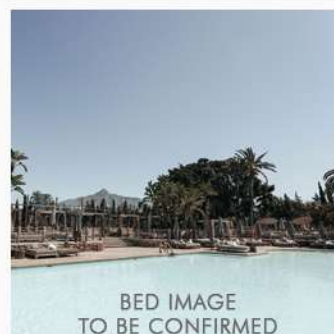

BELLE POOL BED

INCLUDED:
Towel
2 x Water
1 x Belle Epoque Champagne
€500 credit

MAX PAX: 6

PRICE: £1015.00

VIP BED

INCLUDED:
Towel
2 x Water
2 x Champagne
€500 credit

MAX PAX: 8

PRICE: £1365.00