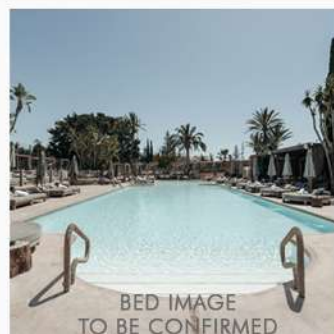

BELLE POOL BED

INCLUDED:
Towel
2 x Water
1 x Belle Epoque Champagne
€500 credit

MAX PAX: 6

PRICE: £1015.00

VIP BED

INCLUDED:
Towel
2 x Water
2 x Champagne
€500 credit

MAX PAX: 8

PRICE: £1365.00