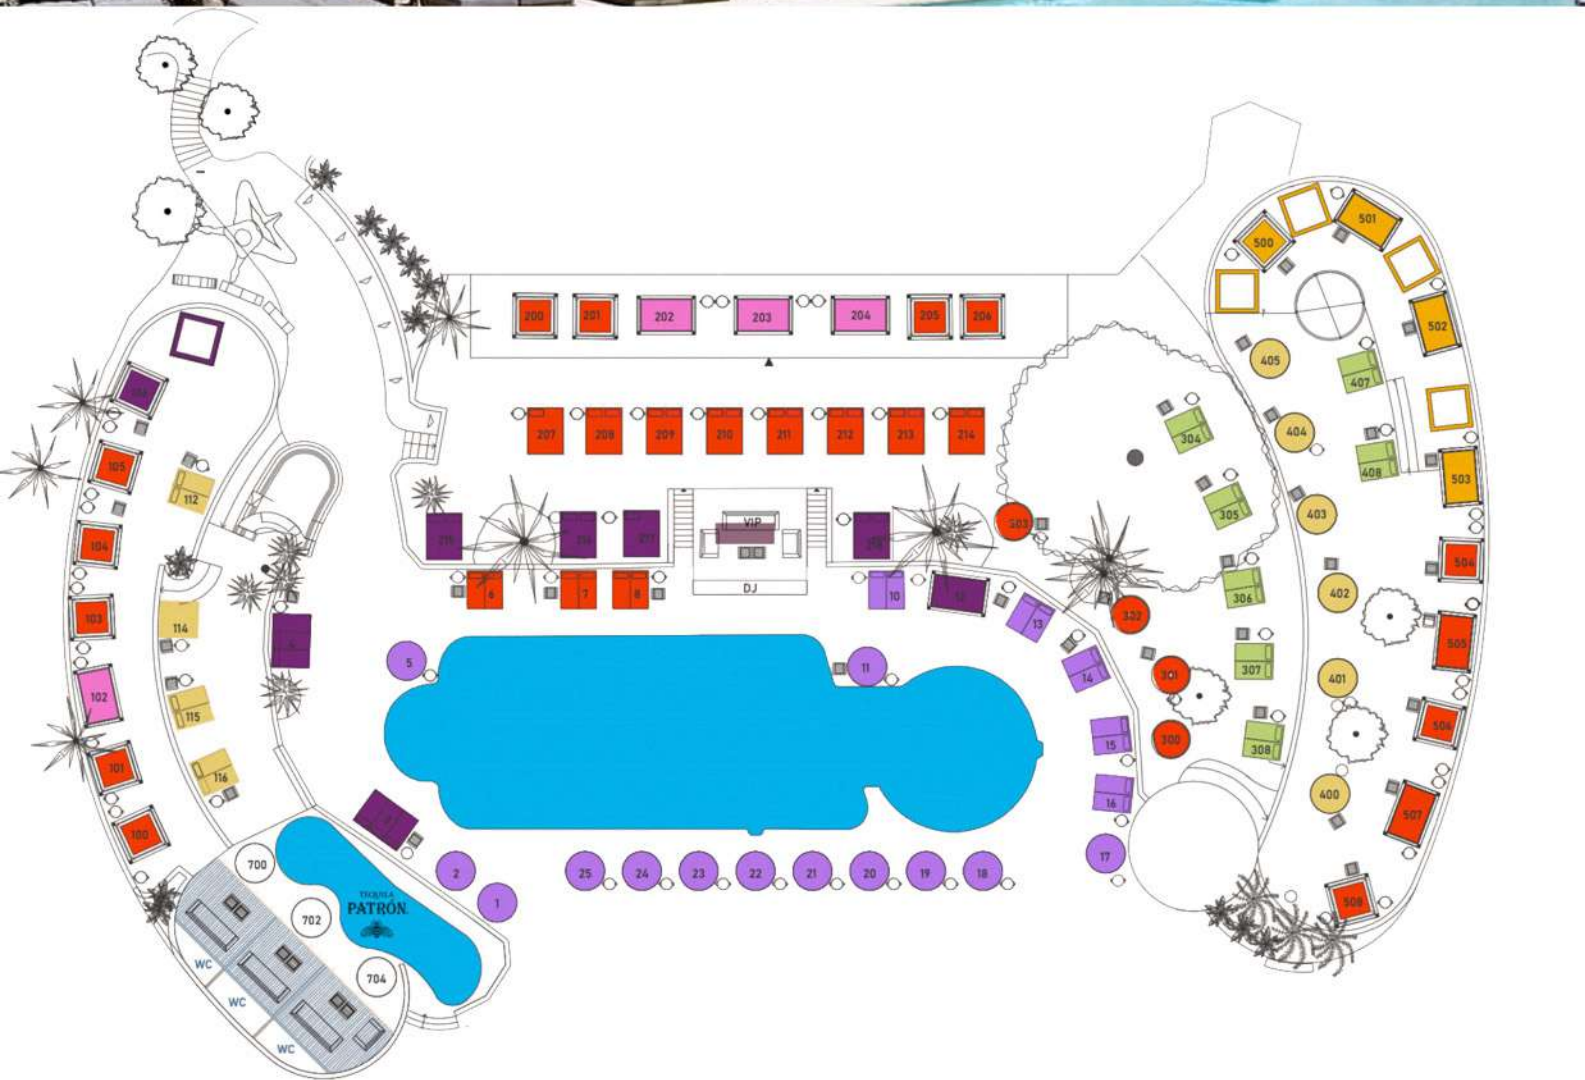

# NAO POOL CLUB BED PLAN

- |   |   |  |
|---|---|--|
| <span style="color: green;">■</span> TROPICAL BED | <span style="color: yellow;">■</span> OASIS BED       | <span style="color: purple;">■</span> POOL BED       |
| <span style="color: red;">■</span> BALLINESE BED  | <span style="color: pink;">■</span> BALLINESE PREM.   | <span style="color: orange;">■</span> BELLE POOL BED |
| <span style="color: darkpurple;">■</span> VIP     | <span style="color: blue;">■</span> VILLAS DEL PATRON | <span style="color: grey;">■</span> VIP BOOTH        |