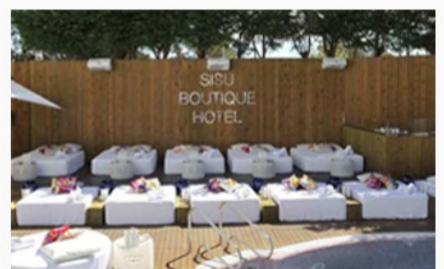

PRICE KEY

£££ - STARTING PRICES

£££ - MID-RANGE PRICES

£££ - PREMIUM PRICES

VIP LOUNGE

£££

PACKAGE SIZE: 6 TO 8 PAX

SOFA STYLE SEATING IN THE MAIN BAR AREA (THESE ARE NOT IN DIRECT SUNLIGHT)

ULTIMATE LOUNGE

£££

PACKAGE SIZE: 8 TO 12 PAX

MATTRESS STYLE BED LOCATED ON THE RAISED LOUNGE AREA (THESE CAN BE SHADED DEPENDANT ON THE TIME OF DAY)

ULTIMATE BALCONY

£££

PACKAGE SIZE: 8 TO 12 PAX

BOOTH STYLE SEATING LOCATED UP ON THE RAISED BALCONY AREA OVERLOOKING THE POOL

ULTIMATE POOL

£££

PACKAGE SIZE: 8 TO 12 PAX

LARGE MATTRESS STYLE BEDS LOCATED ON THE RAISED AREA BY THE POOL AND IN FRONT OF THE BAR AREA

ULTIMATE CABANA

£££

PACKAGE SIZE: 8 TO 12 PAX

SHADED CABANA AREA WITH SMALL MATTRESS BED LOCATED AROUND THE POOL AREA

ULTIMATE ISLAND

£££

PACKAGE SIZE: 8 TO 12 PAX

MATTRESS STYLE BEDS LOCATED ON THE CENTRAL ISLAND IN THE MIDDLE OF THE MAIN POOL

ULTIMATE DJ BOOTH

£££

PACKAGE SIZE: 8 TO 12 PAX

SOFA STYLE SEATING LOCATED NEXT TO THE DJ BOOTH WHICH IS RAISED UP ABOVE THE MAIN POOL