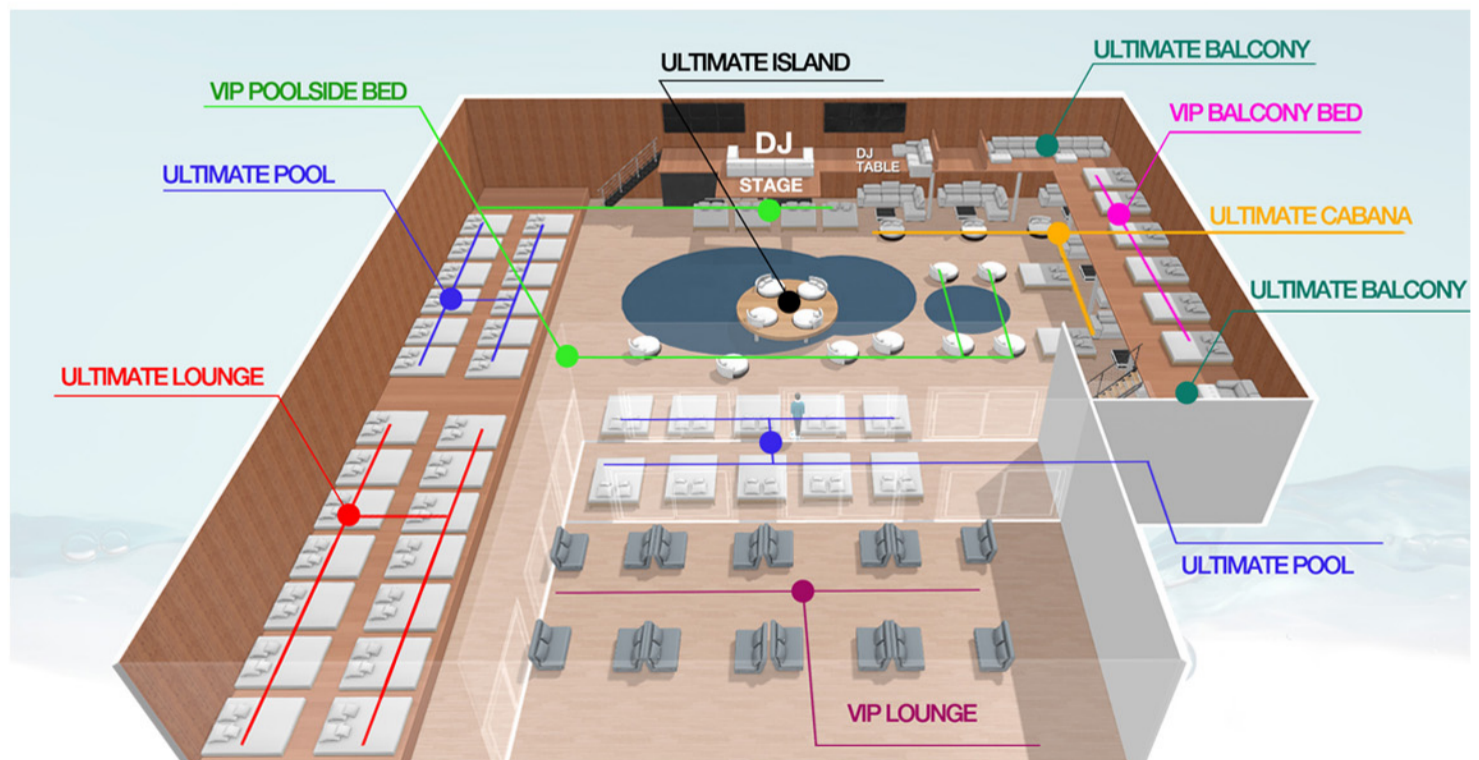

PRICE KEY

£££ - STARTING PRICES

£££ - MID-RANGE PRICES

£££ - PREMIUM PRICES

VIP LOUNGE

£££

PACKAGE SIZE: 6 TO 8 PAX

SOFA STYLE SEATING IN THE MAIN BAR AREA (THESE ARE NOT IN DIRECT SUNLIGHT)

ULTIMATE LOUNGE

£££

PACKAGE SIZE: 8 TO 12 PAX

MATTRESS STYLE BED LOCATED ON THE RAISED LOUNGE AREA (THESE CAN BE SHADED DEPENDANT ON THE TIME OF DAY)

ULTIMATE BALCONY

£££

PACKAGE SIZE: 8 TO 12 PAX

BOOTH STYLE SEATING LOCATED UP ON THE RAISED BALCONY AREA OVERLOOKING THE POOL

ULTIMATE POOL

£££

PACKAGE SIZE: 8 TO 12 PAX

LARGE MATTRESS STYLE BEDS LOCATED ON THE RAISED AREA BY THE POOL AND IN FRONT OF THE BAR AREA

ULTIMATE CABANA

£££

PACKAGE SIZE: 8 TO 12 PAX

SHADED CABANA AREA WITH SMALL MATTRESS BED LOCATED AROUND THE POOL AREA

ULTIMATE ISLAND

£££

PACKAGE SIZE: 8 TO 12 PAX

MATTRESS STYLE BEDS LOCATED ON THE CENTRAL ISLAND IN THE MIDDLE OF THE MAIN POOL

ULTIMATE DJ BOOTH

£££

PACKAGE SIZE: 8 TO 12 PAX

SOFA STYLE SEATING LOCATED NEXT TO THE DJ BOOTH WHICH IS RAISED UP ABOVE THE MAIN POOL