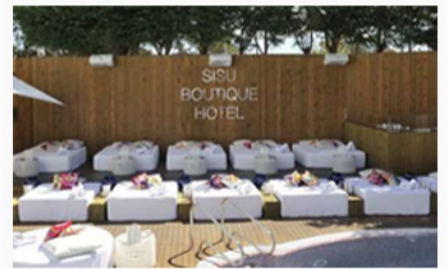

PRICE KEY

£££ - STARTING PRICES

£££ - MID-RANGE PRICES

£££ - PREMIUM PRICES

VIP LOUNGE

£££

PACKAGE SIZE: 6 TO 8 PAX

SOFA STYLE SEATING IN THE MAIN BAR AREA (THESE ARE NOT IN DIRECT SUNLIGHT)

ULTIMATE LOUNGE

£££

PACKAGE SIZE: 8 TO 12 PAX

MATTRESS STYLE BED LOCATED ON THE RAISED LOUNGE AREA (THESE CAN BE SHADED DEPENDANT ON THE TIME OF DAY)

ULTIMATE BALCONY

£££

PACKAGE SIZE: 8 TO 12 PAX

BOOTH STYLE SEATING LOCATED UP ON THE RAISED BALCONY AREA OVERLOOKING THE POOL

ULTIMATE POOL

£££

PACKAGE SIZE: 8 TO 12 PAX

LARGE MATTRESS STYLE BEDS LOCATED ON THE RAISED AREA BY THE POOL AND IN FRONT OF THE BAR AREA

ULTIMATE CABANA

£££

PACKAGE SIZE: 8 TO 12 PAX

SHADED CABANA AREA WITH SMALL MATTRESS BED LOCATED AROUND THE POOL AREA

ULTIMATE ISLAND

£££

PACKAGE SIZE: 8 TO 12 PAX

MATTRESS STYLE BEDS LOCATED ON THE CENTRAL ISLAND IN THE MIDDLE OF THE MAIN POOL

ULTIMATE DJ BOOTH

£££

PACKAGE SIZE: 8 TO 12 PAX

SOFA STYLE SEATING LOCATED NEXT TO THE DJ BOOTH WHICH IS RAISED UP ABOVE THE MAIN POOL