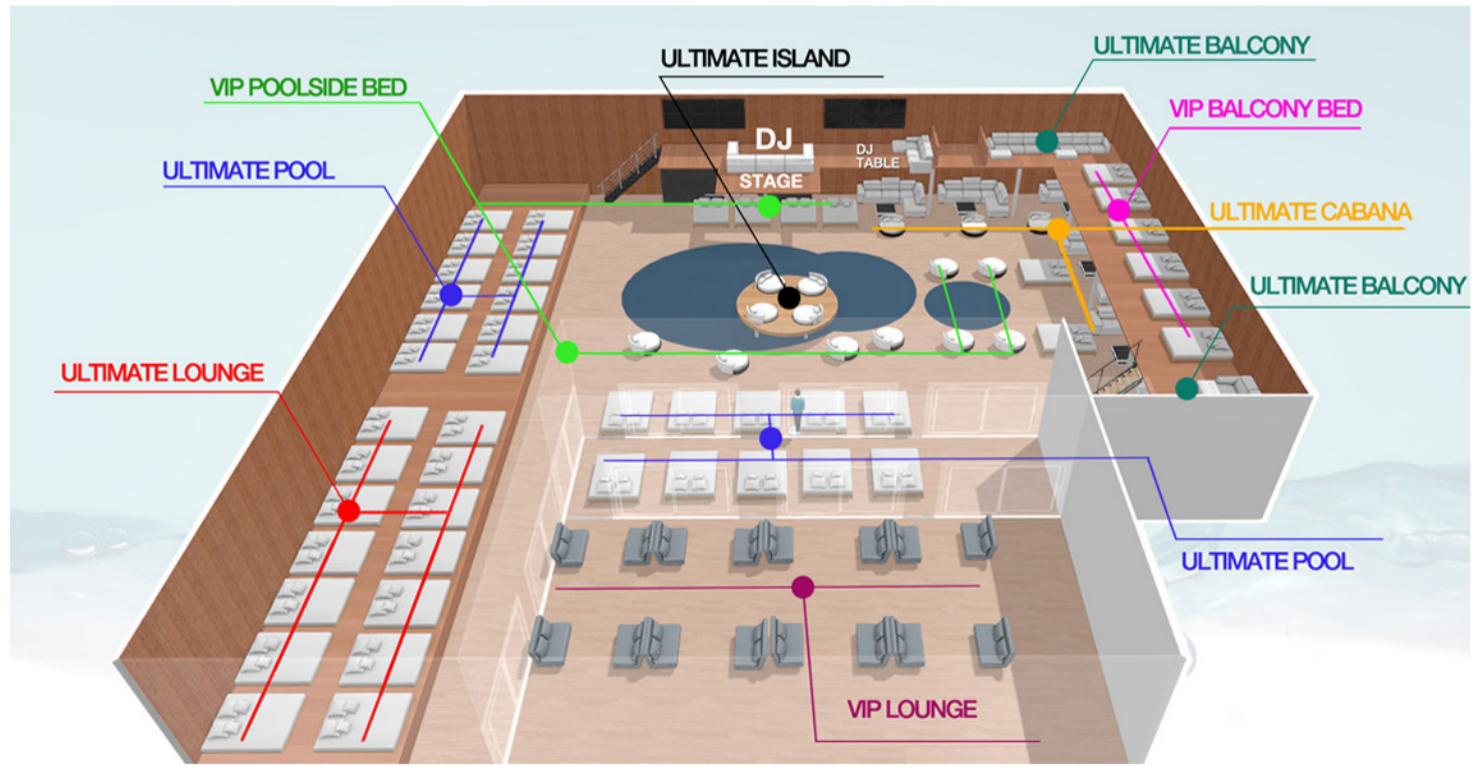

PRICE KEY

- £££ - STARTING PRICES
- £££ - MID-RANGE PRICES
- £££ - PREMIUM PRICES

VIP LOUNGE £££
PACKAGE SIZE: 6 TO 8 PAX
SOFA STYLE SEATING IN THE MAIN BAR AREA (THESE ARE NOT IN DIRECT SUNLIGHT)

VIP BALCONY £££
PACKAGE SIZE: 6 TO 8 PAX
MATTRESS STYLE BED LOCATED UP ON THE RAISED BALCONY AREA

ULTIMATE BALCONY £££
PACKAGE SIZE: 8 TO 12 PAX
BOOTH STYLE SEATING LOCATED UP ON THE RAISED BALCONY AREA OVERLOOKING THE POOL

ULTIMATE POOL £££
PACKAGE SIZE: 8 TO 12 PAX
LARGE MATTRESS STYLE BEDS LOCATED ON THE RAISED AREA BY THE POOL AND IN FRONT OF THE BAR AREA

ULTIMATE CABANA £££
PACKAGE SIZE: 8 TO 12 PAX
SHADED CABANA AREA WITH SMALL MATTRESS BED LOCATED AROUND THE POOL AREA

ULTIMATE ISLAND £££
PACKAGE SIZE: 8 TO 12 PAX
MATTRESS STYLE BEDS LOCATED ON THE CENTRAL ISLAND IN THE MIDDLE OF THE MAIN POOL

ULTIMATE DJ BOOTH £££
PACKAGE SIZE: 8 TO 12 PAX
SOFA STYLE SEATING LOCATED NEXT TO THE DJ BOOTH WHICH IS RAISED UP ABOVE THE MAIN POOL

Images used are for example purposes only. Exact beds may differ.

For the Ultimate Puerto Banus experience book with Love Banus
T: 01793 847 859 E: bookings@lovebanus.com W: www.lovebanus.com