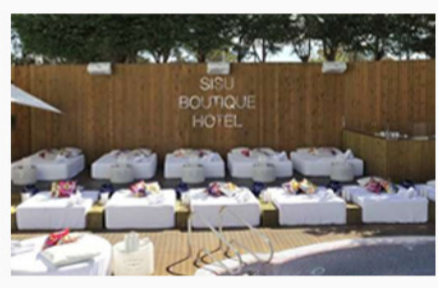

PRICE KEY

- £££ - STARTING PRICES
- £££ - MID-RANGE PRICES
- £££ - PREMIUM PRICES

VIP LOUNGE £££
PACKAGE SIZE: 6 TO 8 PAX
SOFA STYLE SEATING IN THE MAIN BAR AREA (THESE ARE NOT IN DIRECT SUNLIGHT)

VIP BALCONY £££
PACKAGE SIZE: 6 TO 8 PAX
MATTRESS STYLE BED LOCATED UP ON THE RAISED BALCONY AREA

VIP POOL £££
PACKAGE SIZE: 6 TO 8 PAX
SMALL MATTRESS STYLE BEDS LOCATED ON THE POOLSIDE

ULTIMATE LOUNGE £££
PACKAGE SIZE: 8 TO 12 PAX
MATTRESS STYLE BED LOCATED ON THE RAISED LOUNGE AREA (THESE CAN BE SHADED DEPENDANT ON THE TIME OF DAY)

ULTIMATE BALCONY £££
PACKAGE SIZE: 8 TO 12 PAX
BOOTH STYLE SEATING LOCATED UP ON THE RAISED BALCONY AREA OVERLOOKING THE POOL

ULTIMATE POOL £££
PACKAGE SIZE: 8 TO 12 PAX
LARGE MATTRESS STYLE BEDS LOCATED ON THE RAISED AREA BY THE POOL AND IN FRONT OF THE BAR AREA

ULTIMATE CABANA £££
PACKAGE SIZE: 8 TO 12 PAX
SHADED CABANA AREA WITH SMALL MATTRESS BED LOCATED AROUND THE POOL AREA

ULTIMATE ISLAND £££
PACKAGE SIZE: 8 TO 12 PAX
MATTRESS STYLE BEDS LOCATED ON THE CENTRAL ISLAND IN THE MIDDLE OF THE MAIN POOL